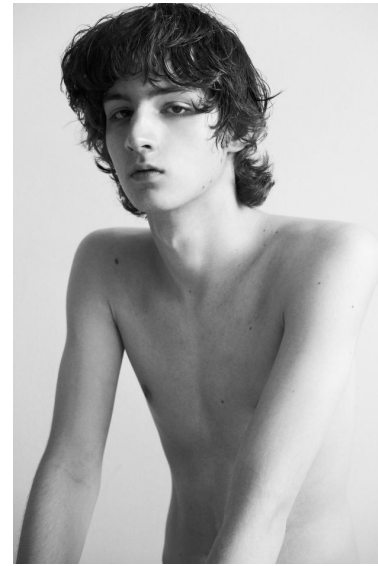

YONATAN EXSS

Height 188cm/6'2" Waist 73cm/28.5" Chest 86cm/34" Hips 90cm/35.5"
Hair Brown Eyes Brown

8000 Sunset Blvd Suite A201 | Los Angeles, CA 90046
Phone: +1 310 276 0020 | info@twomanagement.com