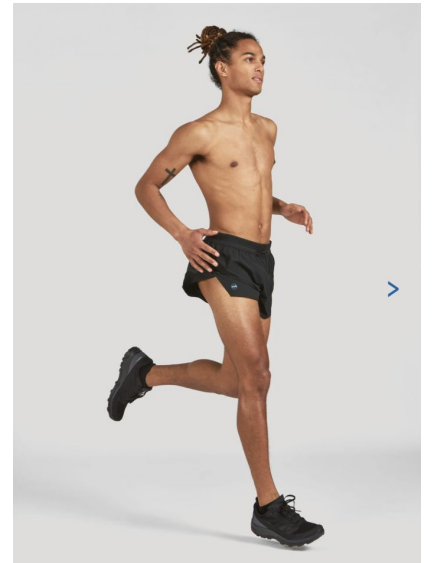

WILLIAM DEAN

Height 185cm/6'1" Waist 76cm/30" Chest 89cm/35"
Hair Brown Eyes Brown

8000 Sunset Blvd Suite A201 | Los Angeles, CA 90046
Phone: +1 310 276 0020 | info@twomanagement.com