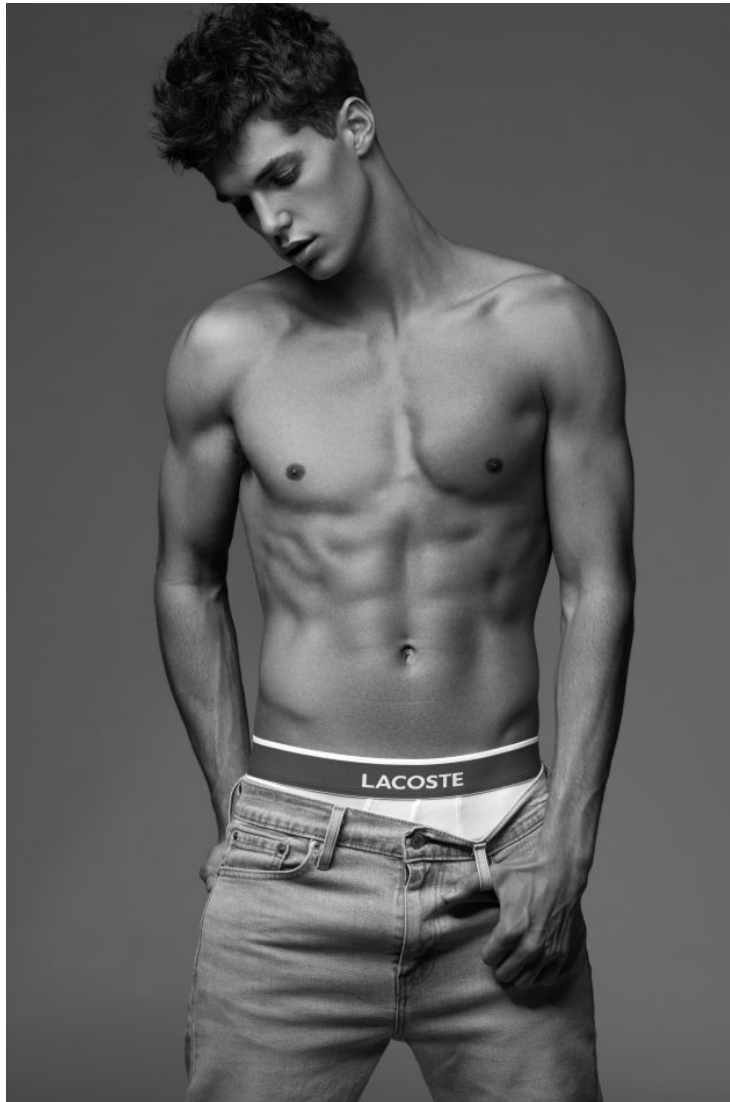

WALKER FARRAR

Height 185cm/6'1"    Waist 76cm/30"    Chest 91cm/36"    Hair Brown    Eyes Hazel

WALKER FARRAR

Height 185cm/6'1"    Waist 76cm/30"    Chest 91cm/36"    Hair Brown    Eyes Hazel

## WALKER FARRAR

Height 185cm/6'1"    Waist 76cm/30"    Chest 91cm/36"    Hair Brown    Eyes Hazel

## WALKER FARRAR

Height 185cm/6'1"    Waist 76cm/30"    Chest 91cm/36"    Hair Brown    Eyes Hazel

Height 185cm/6'1" Waist 76cm/30" Chest 91cm/36" Hair Brown Eyes Hazel