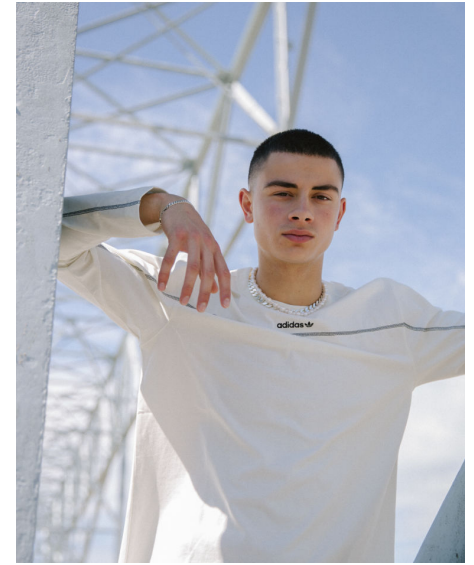

VICTOR MAXNER

Height 187cm/6'1.5" Waist 76cm/30" Chest 87cm/34.5" Hips 90cm/35.5"
Hair Brown Eyes Brown

8000 Sunset Blvd Suite A201 | Los Angeles, CA 90046
Phone: +1 310 276 0020 | info@twomanagement.com