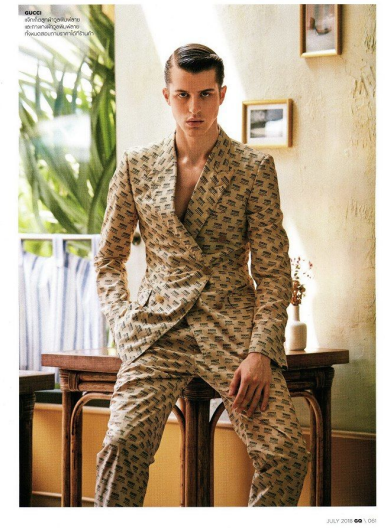

TOBIA

Height 185cm/6'1" Waist 76cm/30" Chest 97cm/38"  
Hair Brown Eyes Blue

8000 Sunset Blvd Suite A201 | Los Angeles, CA 90046  
Phone: +1 310 276 0020 | [info@twomanagement.com](mailto:info@twomanagement.com)