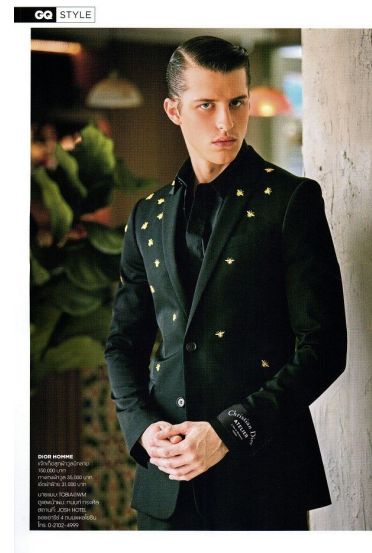

TOBIA

Height 185cm/6'1" Waist 76cm/30" Chest 97cm/38"  
Hair Brown Eyes Blue

8000 Sunset Blvd Suite A201 | Los Angeles, CA 90046  
Phone: +1 310 276 0020 | [info@twomanagement.com](mailto:info@twomanagement.com)