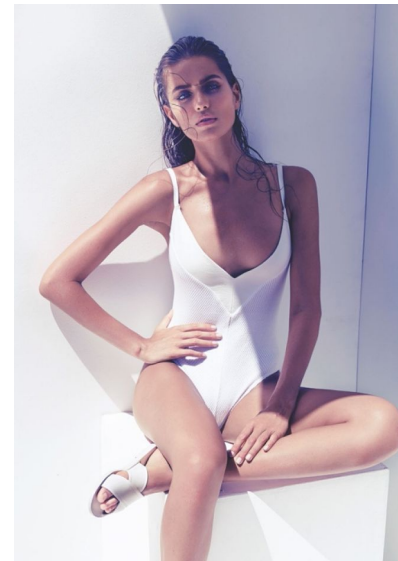

TALIA RICHMAN

Height 179cm/5'10.5" Bust 84cm/33" Waist 61cm/24" Hips 91cm/36"  
Shoe 40.5 EU/9.5 US/7.0 UK Hair Brown Eyes Green

8000 Sunset Blvd Suite A201 | Los Angeles, CA 90046  
Phone: +1 310 276 0020 | [info@twomanagement.com](mailto:info@twomanagement.com)