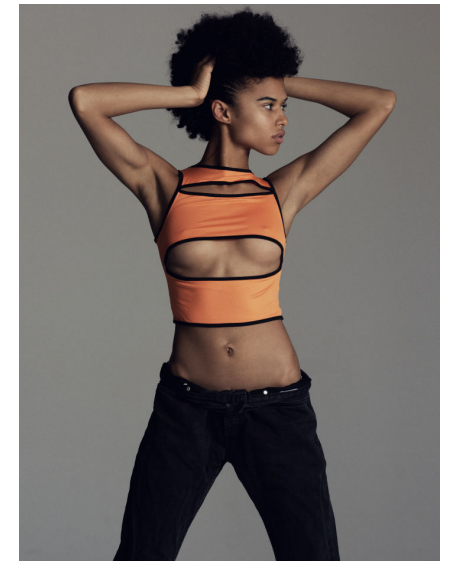

## SYMILONE

Height 176cm/5'9.5" Bust 80cm/31.5" Waist 61cm/24" Hips 89cm/35"  
Shoe 39.0 EU/8.0 US/6.0 UK Hair Dark Brown Eyes Brown

8000 Sunset Blvd Suite A201 | Los Angeles, CA 90046  
Phone: +1 310 276 0020 | [info@twomanagement.com](mailto:info@twomanagement.com)