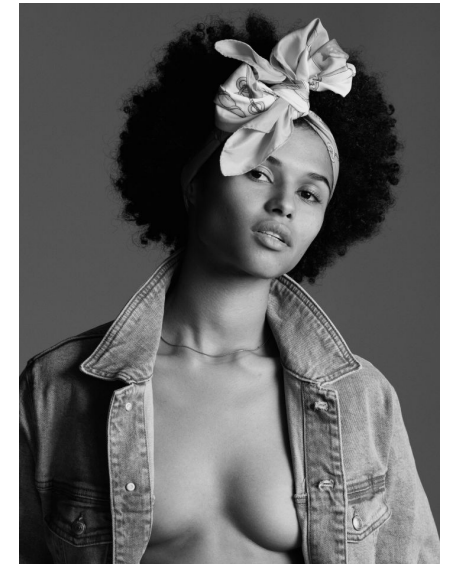

## SYMILONE

Height 176cm/5'9.5" Bust 80cm/31.5" Waist 61cm/24" Hips 89cm/35"  
Shoe 39.0 EU/8.0 US/6.0 UK Hair Dark Brown Eyes Brown

8000 Sunset Blvd Suite A201 | Los Angeles, CA 90046  
Phone: +1 310 276 0020 | [info@twomanagement.com](mailto:info@twomanagement.com)