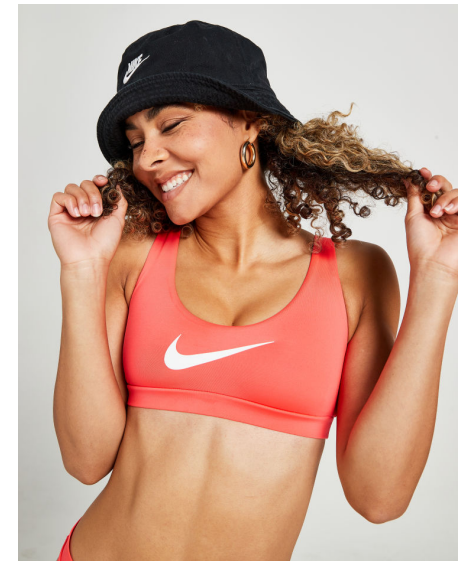

PAULINE BROWN

Height 168cm/5'6" Bust 81cm/32" Waist 58cm/23" Hips 84cm/33"
Shoe 38.5 EU/7.5 US/5.5 UK Hair Brown Eyes Brown

8000 Sunset Blvd Suite A201 | Los Angeles, CA 90046
Phone: +1 310 276 0020 | info@twomanagement.com