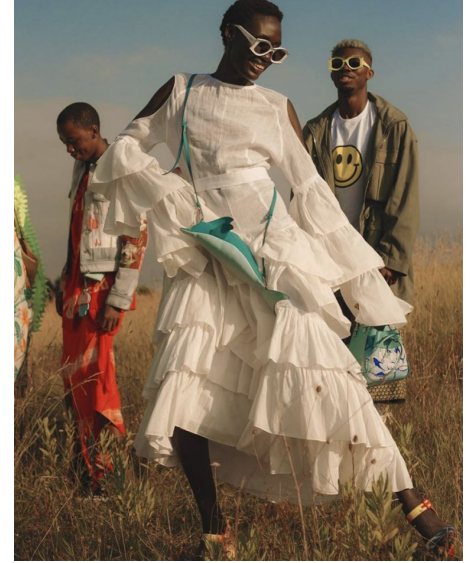

NICO YAO

Height 188cm/6'2" Waist 85cm/33.5" Chest 98cm/38.5" Hips 99cm/39"
Hair Blue Eyes Black

8000 Sunset Blvd Suite A201 | Los Angeles, CA 90046
Phone: +1 310 276 0020 | info@twomanagement.com