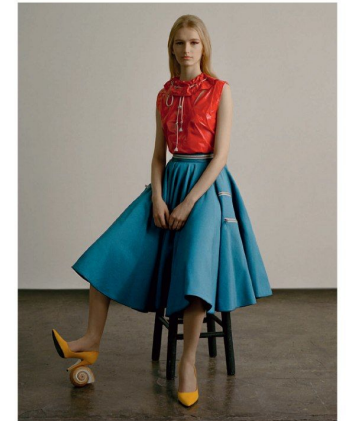

PRADA

MIA BRAMMER

Height 178cm/5'10" Bust 82cm/32.5" Waist 60cm/23.5" Hips 86cm/34"  
Shoe 40.0 EU/9.0 US/6.5 UK Hair Blonde Eyes Green

CALVIN KLEIN

Top, skirt e cappotto, tutti Calvin Klein

8000 Sunset Blvd Suite A201 | Los Angeles, CA 90046  
Phone: +1 310 276 0020 | [info@twomanagement.com](mailto:info@twomanagement.com)