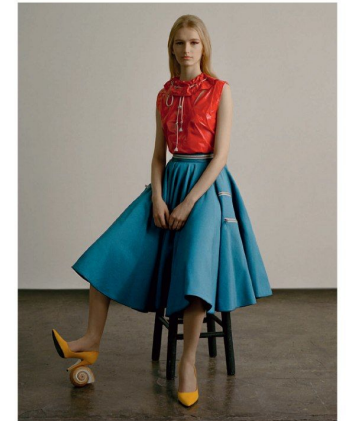

PRADA

MIA BRAMMER

Height 178cm/5'10" Bust 82cm/32.5" Waist 60cm/23.5" Hips 86cm/34"  
Shoe 40.0 EU/9.0 US/6.5 UK Hair Blonde Eyes Green

CALVIN KLEIN

Top, skirt e scarpe, tutti Calvin Klein

8000 Sunset Blvd Suite A201 | Los Angeles, CA 90046  
Phone: +1 310 276 0020 | [info@twomanagement.com](mailto:info@twomanagement.com)