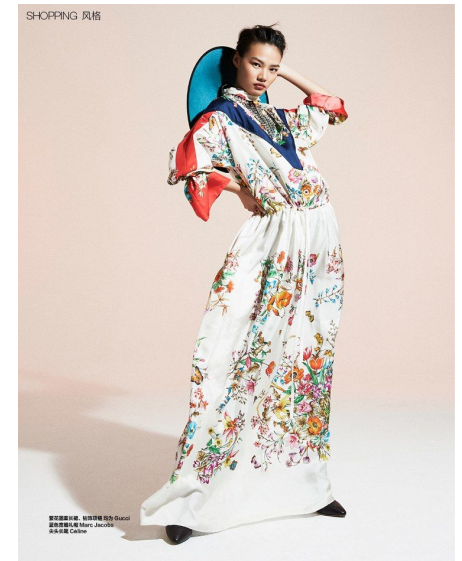

MENG ZHENG

Height 174cm/5'8.5" Bust 80cm/31.5" Waist 62cm/24.5" Hips 86cm/34"
 Shoe 38.0 EU/7.0 US/5.0 UK Hair Black Eyes Black

8000 Sunset Blvd Suite A201 | Los Angeles, CA 90046
 Phone: +1 310 276 0020 | info@twomanagement.com