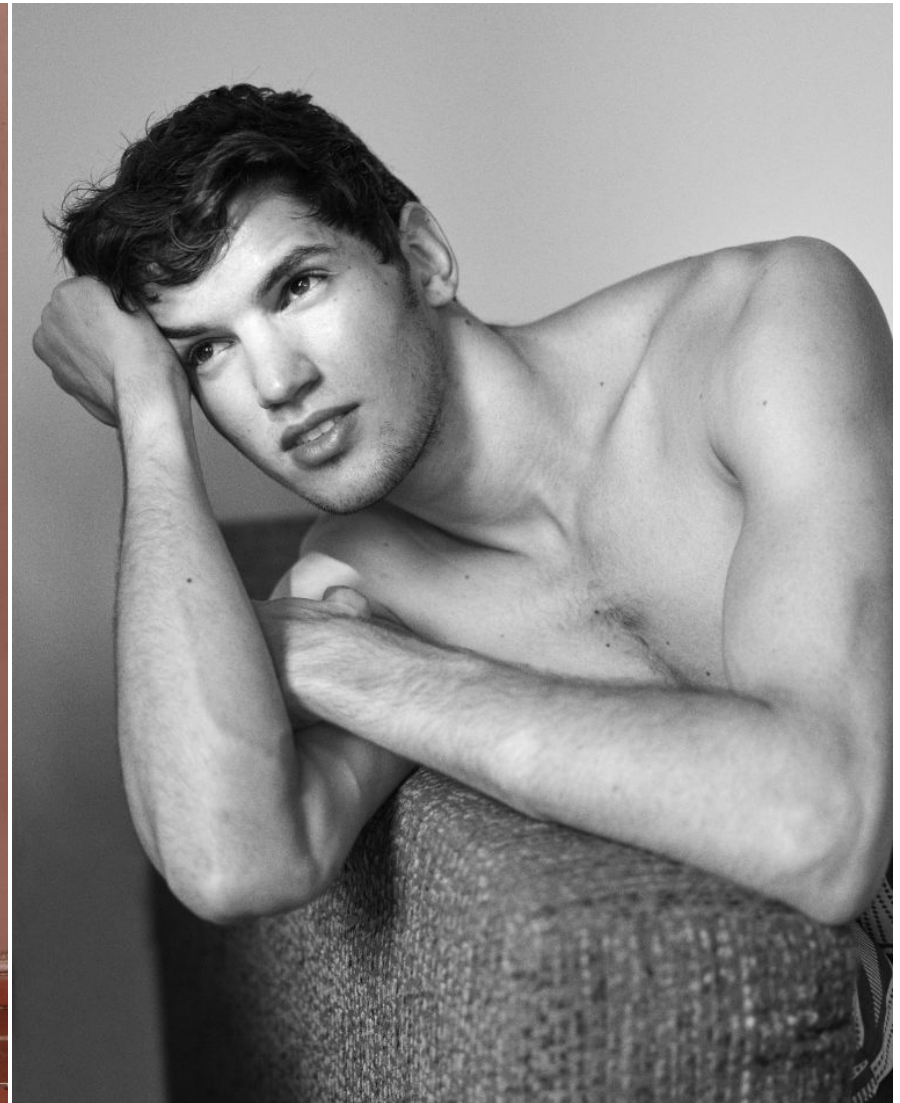

MATHEUS MESQUITA

Height 188cm/6'2" Waist 80cm/31.5" Chest 105cm/41.5" Hips 95cm/37.5" Hair Brown Eyes Brown

MATHEUS MESQUITA

Height 188cm/6'2" Waist 80cm/31.5" Chest 105cm/41.5" Hips 95cm/37.5" Hair Brown Eyes Brown