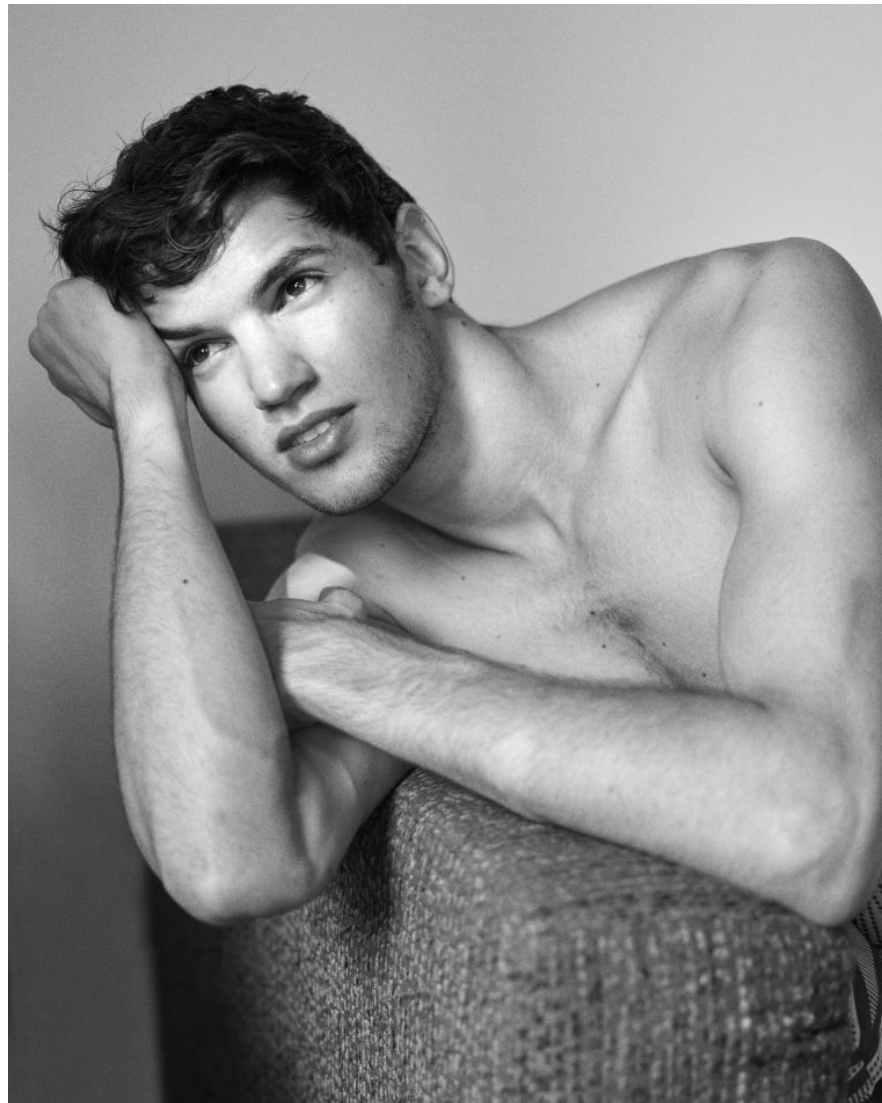

MATHEUS MESQUITA

Height 188cm/6'2" Waist 80cm/31.5" Chest 105cm/41.5" Hips 95cm/37.5" Hair Brown Eyes Brown

MATHEUS MESQUITA

Height 188cm/6'2" Waist 80cm/31.5" Chest 105cm/41.5" Hips 95cm/37.5" Hair Brown Eyes Brown