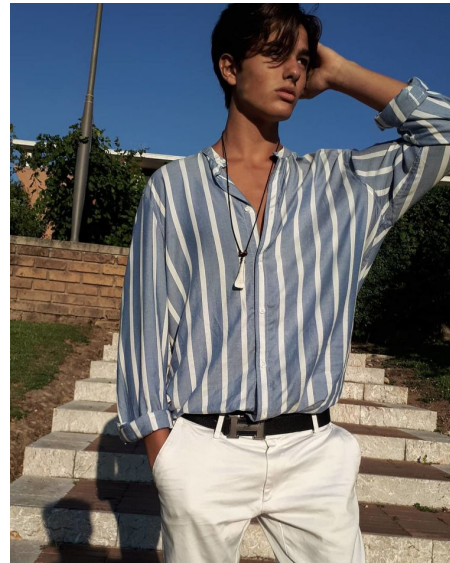

MARCO MARIA

Height 188cm/6'2" Waist 82cm/32.5" Hips 90cm/35.5"
Hair Black Eyes Black

8000 Sunset Blvd Suite A201 | Los Angeles, CA 90046
Phone: +1 310 276 0020 | info@twomanagement.com