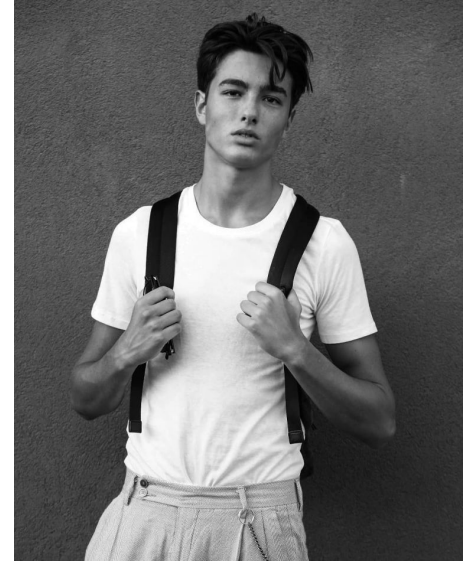

MARCO MARIA

Height 188cm/6'2" Waist 82cm/32.5" Hips 90cm/35.5"
Hair Black Eyes Black

8000 Sunset Blvd Suite A201 | Los Angeles, CA 90046
Phone: +1 310 276 0020 | info@twomanagement.com