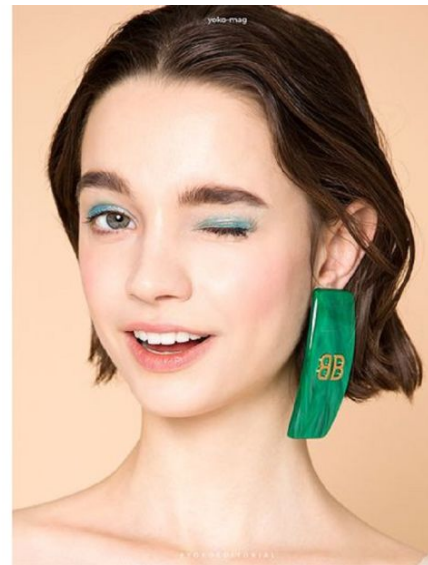

LUIZA SCANDELARI

Height 178cm/5'10" Bust 84cm/33" Waist 59cm/23" Hips 86cm/34"
Shoe 38.0 EU/7.0 US/5.0 UK Hair Light Brown Eyes Blue/Green

8000 Sunset Blvd Suite A201 | Los Angeles, CA 90046
Phone: +1 310 276 0020 | info@twomanagement.com