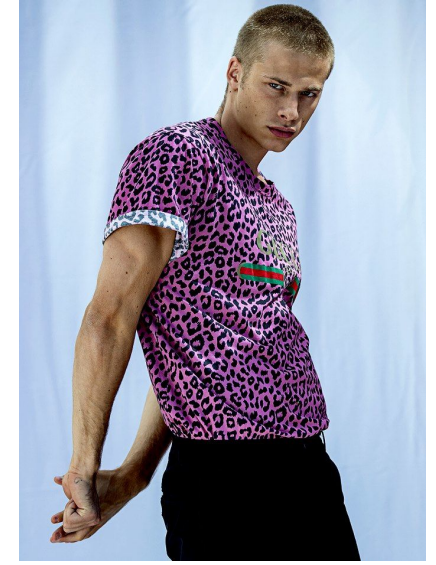

LORE BIKI

Height 185cm/6'1" Waist 75cm/29.5" Chest 96cm/38" Hips 95cm/37.5"
Hair Blonde Eyes Blue

8000 Sunset Blvd Suite A201 | Los Angeles, CA 90046
Phone: +1 310 276 0020 | info@twomanagement.com