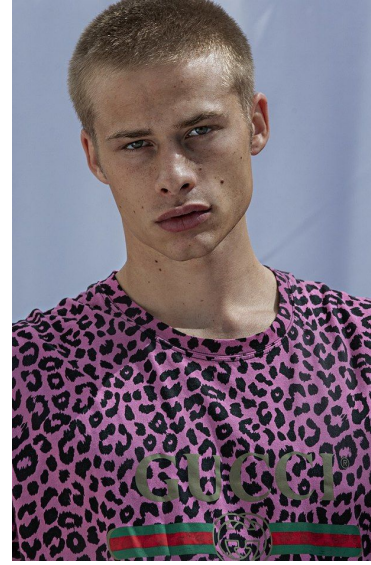

LORE BIKI

Height 185cm/6'1" Waist 75cm/29.5" Chest 96cm/38" Hips 95cm/37.5"
Hair Blonde Eyes Blue

8000 Sunset Blvd Suite A201 | Los Angeles, CA 90046
Phone: +1 310 276 0020 | info@twomanagement.com