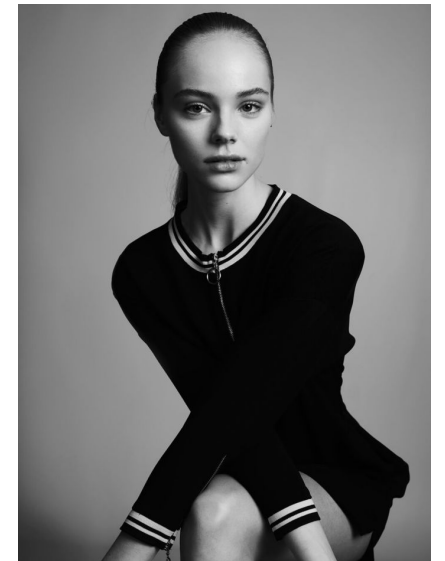

LONNEKE

Height 178cm/5'10" Bust 86cm/34" Waist 60cm/23.5" Hips 91cm/36"
Shoe 39.5 EU/8.5 US/6.0 UK Hair Blonde Eyes Blue/Green

8000 Sunset Blvd Suite A201 | Los Angeles, CA 90046
Phone: +1 310 276 0020 | info@twomanagement.com