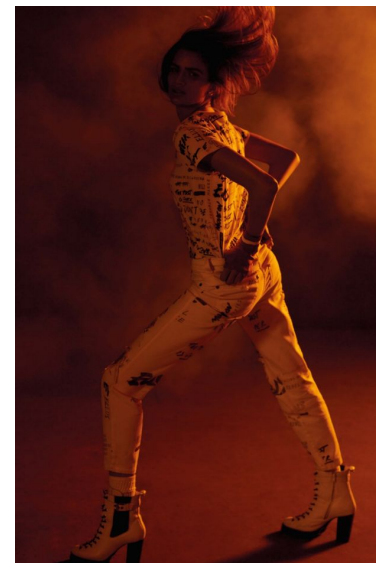

LINDA HELENA

Height 177cm/5'9.5" Bust 81cm/32" Waist 59cm/23" Hips 86cm/34"  
 Shoe 41.0 EU/8.0 US/7.5 UK Hair Brown Eyes Brown

8000 Sunset Blvd Suite A201 | Los Angeles, CA 90046  
 Phone: +1 310 276 0020 | [info@twomanagement.com](mailto:info@twomanagement.com)