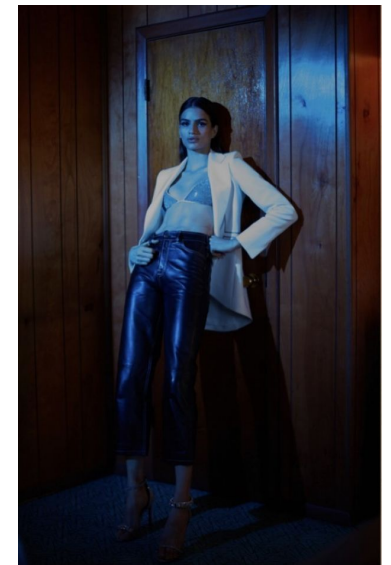

LINDA HELENA

Height 177cm/5'9.5" Bust 81cm/32" Waist 59cm/23" Hips 86cm/34"  
 Shoe 41.0 EU/8.0 US/7.5 UK Hair Brown Eyes Brown

8000 Sunset Blvd Suite A201 | Los Angeles, CA 90046  
 Phone: +1 310 276 0020 | [info@twomanagement.com](mailto:info@twomanagement.com)