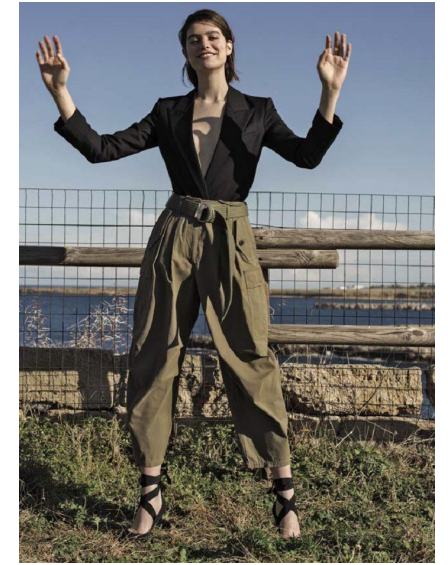

10 DONNA 9 MARZO 2019

## KIKI BOREEL

Height 180cm/5'11" Bust 85cm/33.5" Waist 61cm/24" Hips 88cm/34.5"  
Shoe 40.0 EU/9.0 US/6.5 UK Hair Brown Eyes Blue

8000 Sunset Blvd Suite A201 | Los Angeles, CA 90046  
Phone: +1 310 276 0020 | [info@twomanagement.com](mailto:info@twomanagement.com)