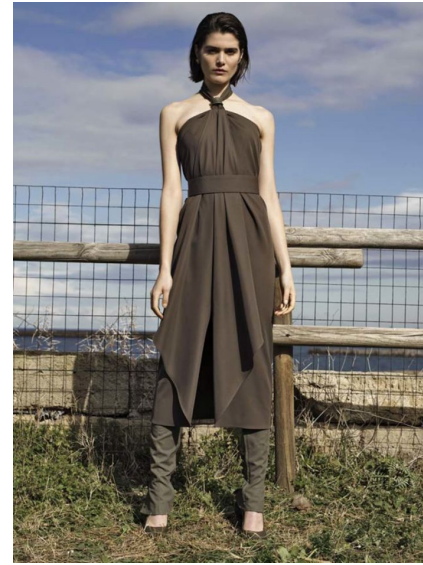

10 DONNA 9 MARZO 2019

## KIKI BOREEL

Height 180cm/5'11" Bust 85cm/33.5" Waist 61cm/24" Hips 88cm/34.5"  
Shoe 40.0 EU/9.0 US/6.5 UK Hair Brown Eyes Blue

8000 Sunset Blvd Suite A201 | Los Angeles, CA 90046  
Phone: +1 310 276 0020 | [info@twomanagement.com](mailto:info@twomanagement.com)