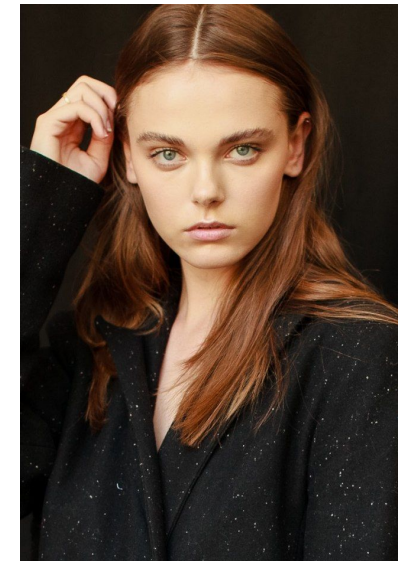

KELLY ROSE

Height 175cm/5'9" Bust 80cm/31.5" Waist 64cm/25" Hips 90cm/35.5"
Shoe 40.5 EU/9.5 US/7.0 UK Hair Brown Eyes Blue

8000 Sunset Blvd Suite A201 | Los Angeles, CA 90046
Phone: +1 310 276 0020 | info@twomanagement.com