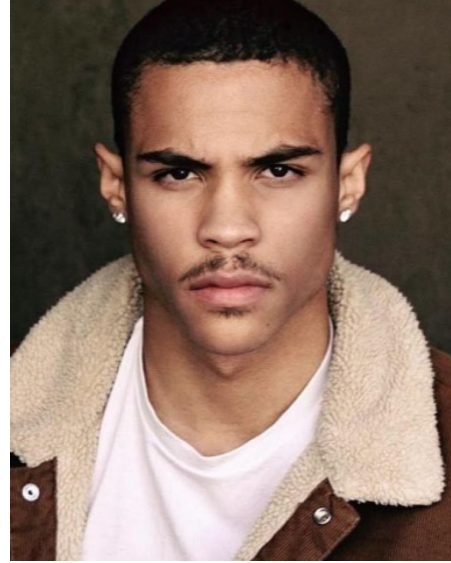

JESSE DRAGSTRA

Height 183cm/6'0" Waist 79cm/31" Chest 98cm/38.5"
Hair Brown Eyes Brown

8000 Sunset Blvd Suite A201 | Los Angeles, CA 90046
Phone: +1 310 276 0020 | info@twomanagement.com