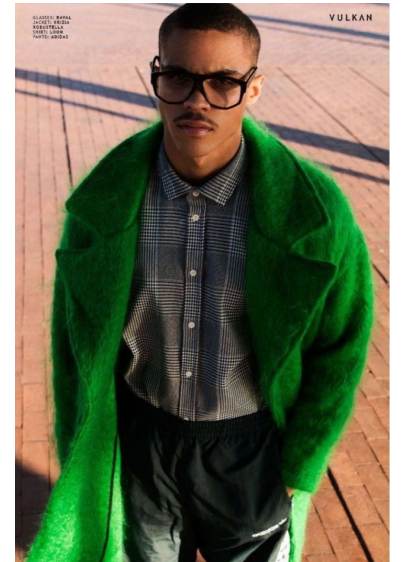

JESSE DRAGSTRA

Height 183cm/6'0" Waist 79cm/31" Chest 98cm/38.5"
Hair Brown Eyes Brown

8000 Sunset Blvd Suite A201 | Los Angeles, CA 90046
Phone: +1 310 276 0020 | info@twomanagement.com