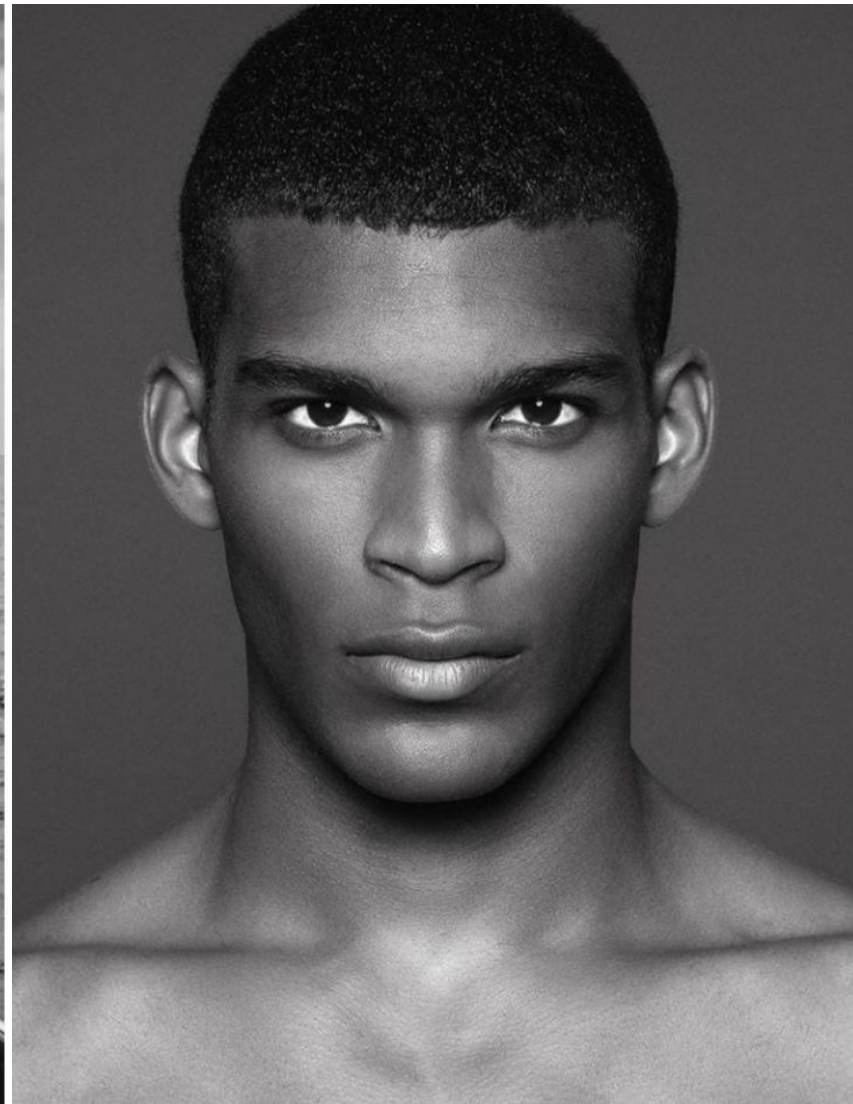

IBRAHIM

Height 190cm/6'2.5" Waist 81cm/32" Chest 102cm/40" Hair Black Eyes Brown

IBRAHIM

Height 190cm/6'2.5" Waist 81cm/32" Chest 102cm/40" Hair Black Eyes Brown

IBRAHIM

Height 190cm/6'2.5" Waist 81cm/32" Chest 102cm/40" Hair Black Eyes Brown

IBRAHIM

Height 190cm/6'2.5" Waist 81cm/32" Chest 102cm/40" Hair Black Eyes Brown