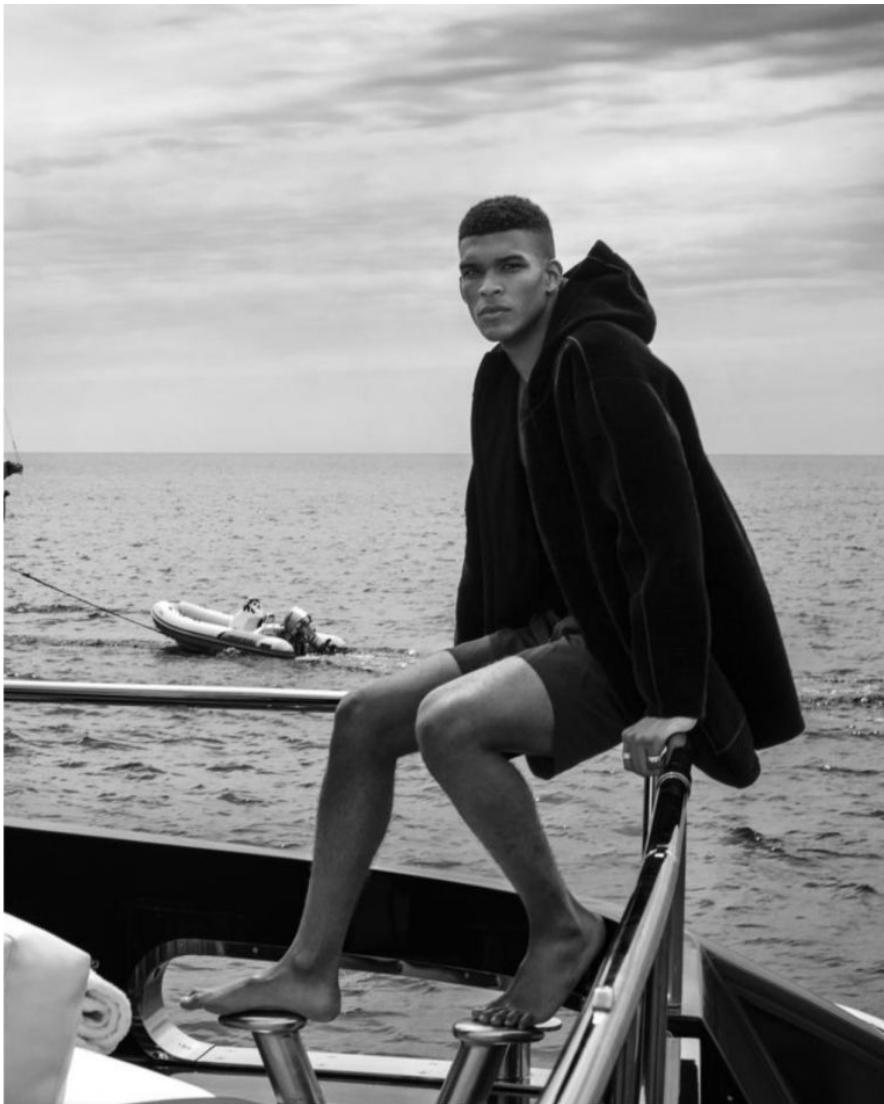

IBRAHIM

Height 190cm/6'2.5" Waist 81cm/32" Chest 102cm/40" Hair Black Eyes Brown

IBRAHIM

Height 190cm/6'2.5" Waist 81cm/32" Chest 102cm/40" Hair Black Eyes Brown

IBRAHIM

Height 190cm/6'2.5" Waist 81cm/32" Chest 102cm/40" Hair Black Eyes Brown