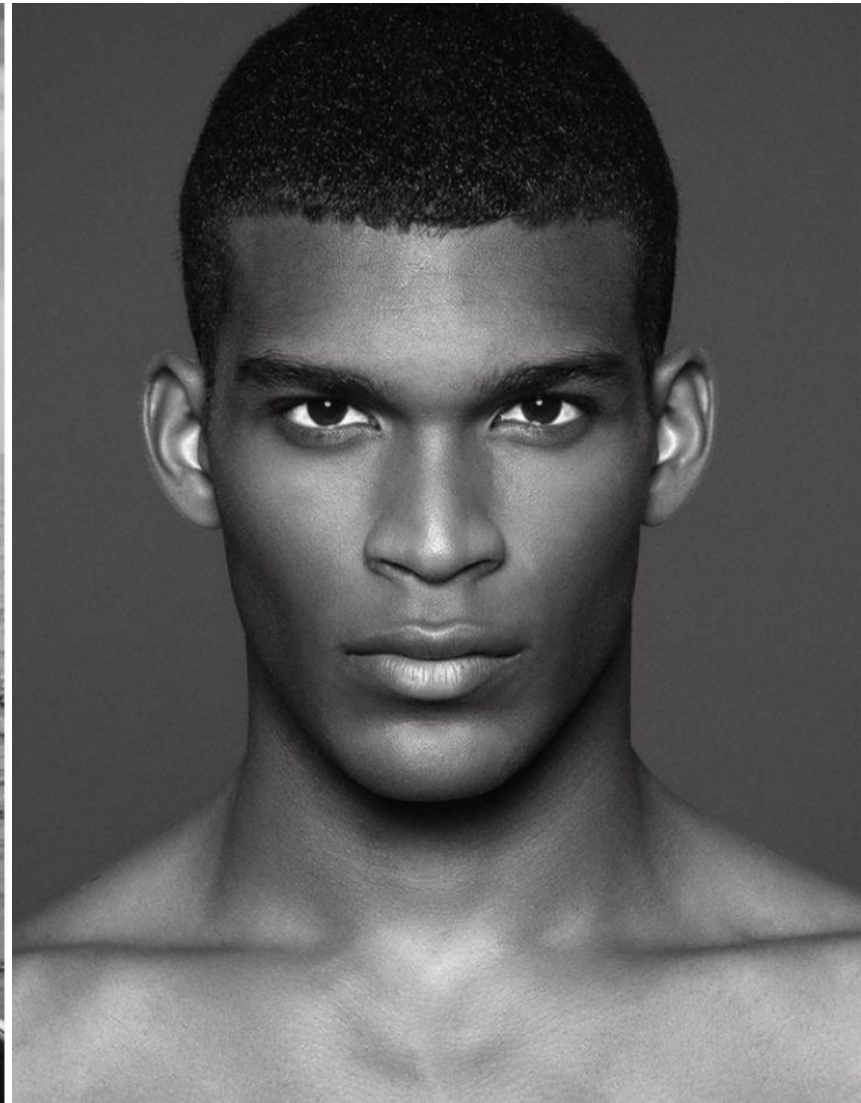

IBRAHIM

Height 190cm/6'2.5" Waist 81cm/32" Chest 102cm/40" Hair Black Eyes Brown

IBRAHIM

Height 190cm/6'2.5" Waist 81cm/32" Chest 102cm/40" Hair Black Eyes Brown

IBRAHIM

Height 190cm/6'2.5" Waist 81cm/32" Chest 102cm/40" Hair Black Eyes Brown

IBRAHIM

Height 190cm/6'2.5" Waist 81cm/32" Chest 102cm/40" Hair Black Eyes Brown