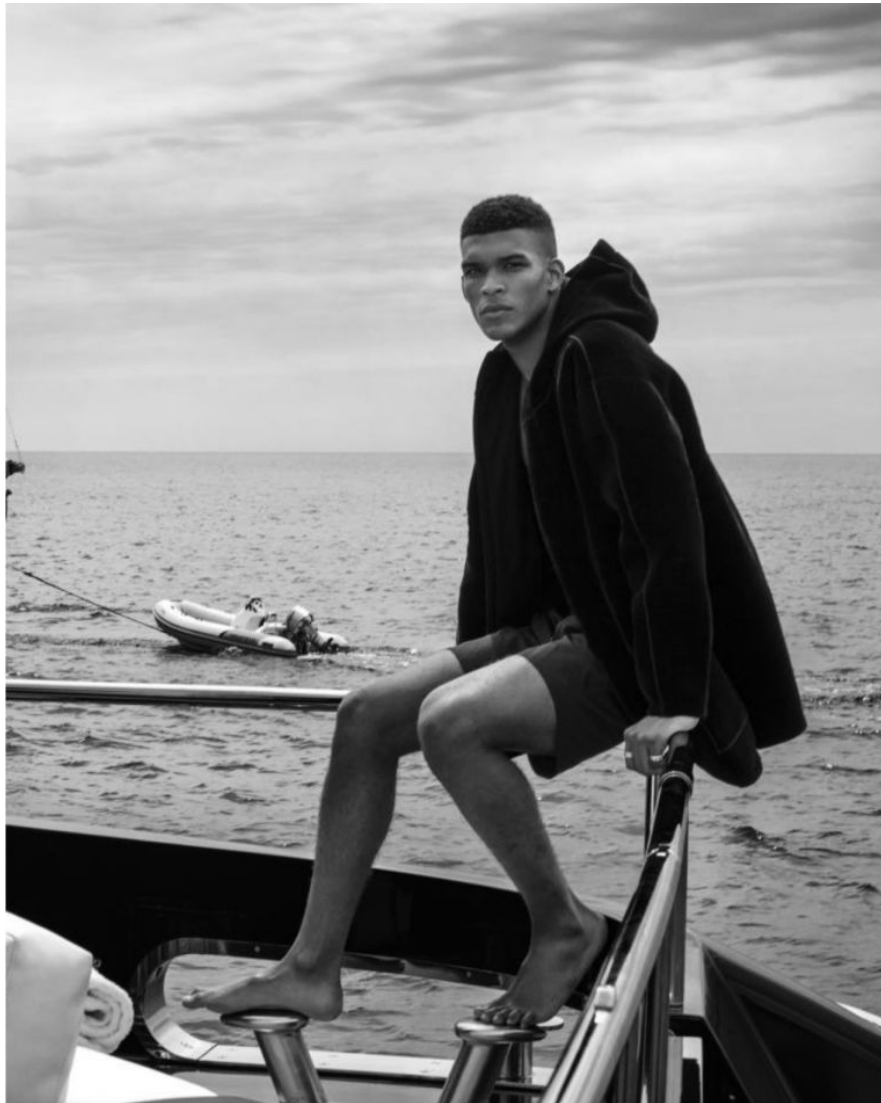

IBRAHIM

Height 190cm/6'2.5" Waist 81cm/32" Chest 102cm/40" Hair Black Eyes Brown

IBRAHIM

Height 190cm/6'2.5" Waist 81cm/32" Chest 102cm/40" Hair Black Eyes Brown

IBRAHIM

Height 190cm/6'2.5" Waist 81cm/32" Chest 102cm/40" Hair Black Eyes Brown