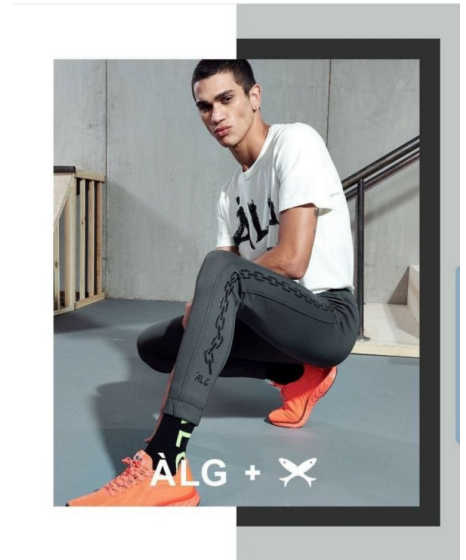

GUILHERME B

Height 189cm/6'2.5" Waist 75cm/29.5" Chest 94cm/37"
Hair Black Eyes Green

8000 Sunset Blvd Suite A201 | Los Angeles, CA 90046
Phone: +1 310 276 0020 | info@twomanagement.com