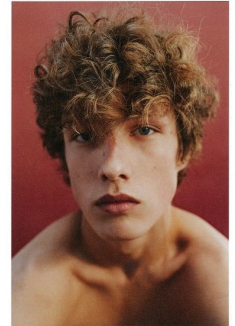

GIDEON YENDELL

Height 187cm/6'1.5" Waist 74cm/29" Chest 97cm/38"
Hair Blonde Eyes Blue

8000 Sunset Blvd Suite A201 | Los Angeles, CA 90046
Phone: +1 310 276 0020 | info@twomanagement.com