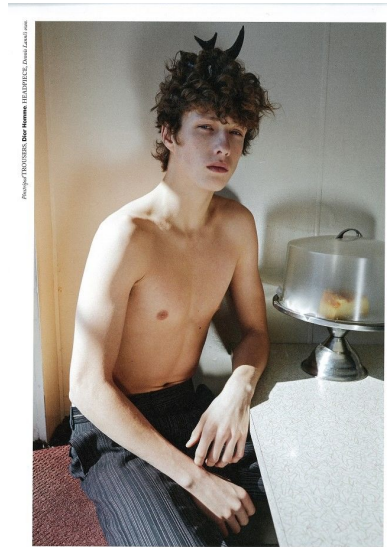

GIDEON YENDELL

Height 187cm/6'1.5" Waist 74cm/29" Chest 97cm/38"
Hair Blonde Eyes Blue

8000 Sunset Blvd Suite A201 | Los Angeles, CA 90046
Phone: +1 310 276 0020 | info@twomanagement.com