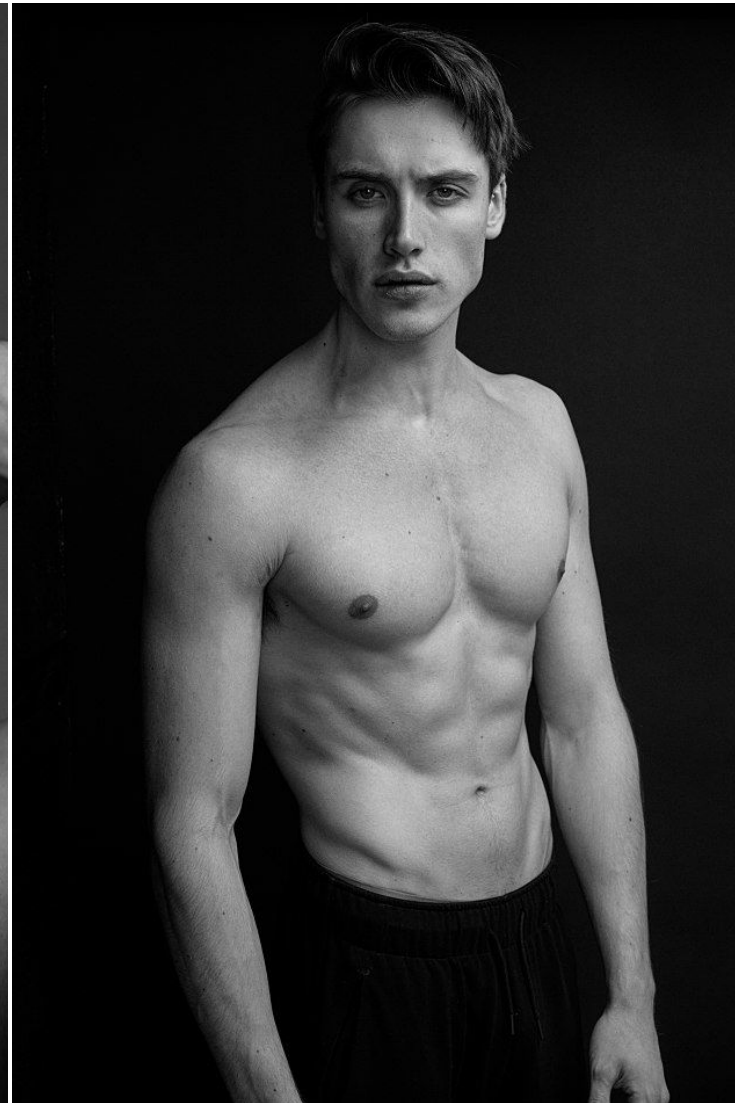

**FREDERIK STENDER**

Height 189cm/6'2.5"    Waist 74cm/29"    Chest 100cm/39.5"    Hair Dark Blonde    Eyes Blue

## FREDERIK STENDER

Height 189cm/6'2.5" Waist 74cm/29" Chest 100cm/39.5" Hair Dark Blonde Eyes Blue

FREDERIK STENDER

Height 189cm/6'2.5" Waist 74cm/29" Chest 100cm/39.5" Hair Dark Blonde Eyes Blue

FREDERIK STENDER

Height 189cm/6'2.5" Waist 74cm/29" Chest 100cm/39.5" Hair Dark Blonde Eyes Blue

**FREDERIK STENDER**

Height 189cm/6'2.5"    Waist 74cm/29"    Chest 100cm/39.5"    Hair Dark Blonde    Eyes Blue

FREDERIK STENDER

Height 189cm/6'2.5" Waist 74cm/29" Chest 100cm/39.5" Hair Dark Blonde Eyes Blue