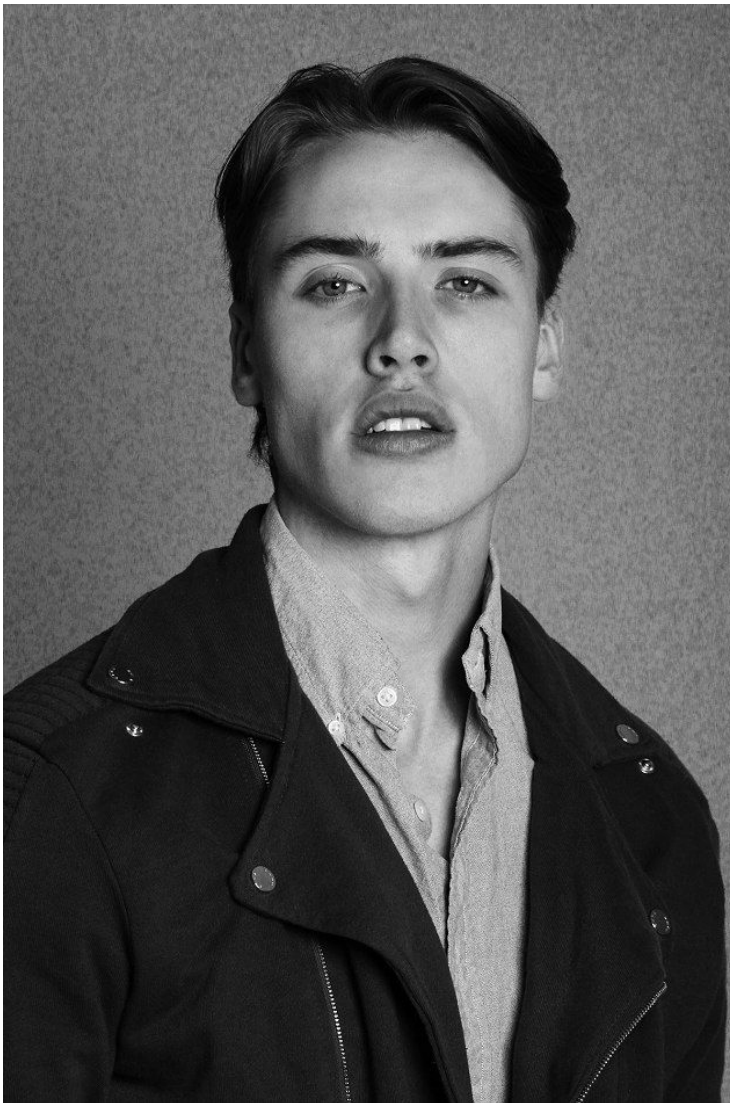

FREDERIK STENDER

Height 189cm/6'2.5"   Waist 74cm/29"   Chest 100cm/39.5"   Hair Dark Blonde   Eyes Blue