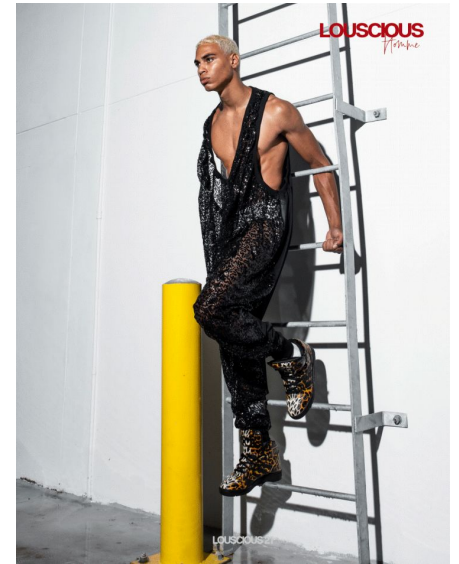

DARIEN MANN

Height 183cm/6'0" Waist 76cm/30" Chest 97cm/38"
Hair Blonde Eyes Brown

8000 Sunset Blvd Suite A201 | Los Angeles, CA 90046
Phone: +1 310 276 0020 | info@twomanagement.com