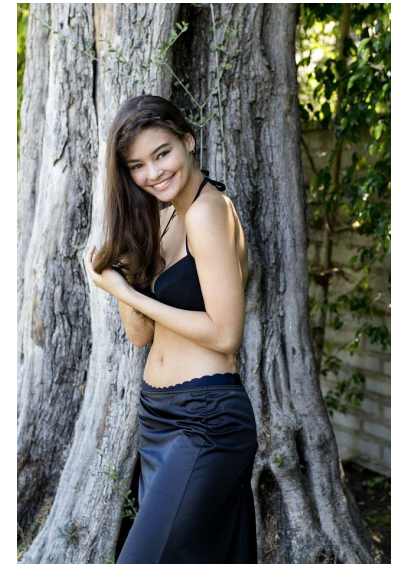

CRISTINA SHELTON

Height 173cm/5'8" Bust 83cm/32.5" Waist 62cm/24.5" Hips 95cm/37.5"
Shoe 39.5 EU/8.5 US/6.0 UK Hair Brown Eyes Green

8000 Sunset Blvd Suite A201 | Los Angeles, CA 90046
Phone: +1 310 276 0020 | info@twomanagement.com