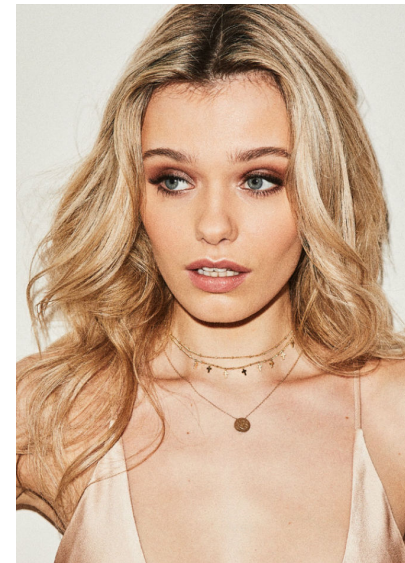

CORAL SWINDELLS

Height 175cm/5'9" Bust 75cm/29.5" Waist 67cm/26.5" Hips 89cm/35"
Shoe 40.0 EU/9.0 US/6.5 UK Hair Blonde Eyes Blue

8000 Sunset Blvd Suite A201 | Los Angeles, CA 90046
Phone: +1 310 276 0020 | info@twomanagement.com