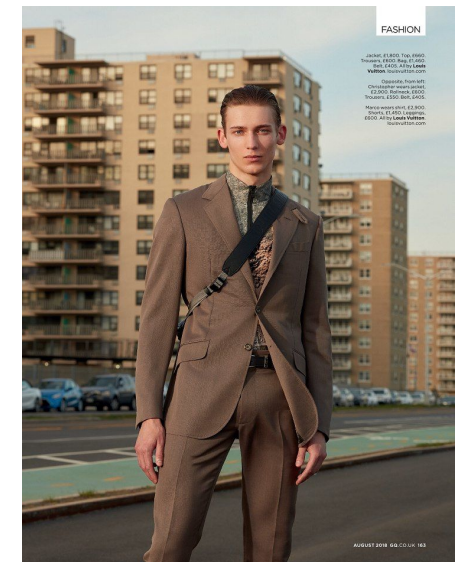

CHRISTOPHER EINLA

Height 189cm/6'2.5" Waist 73cm/28.5" Chest 93cm/36.5"
Hair Brown Eyes Blue

8000 Sunset Blvd Suite A201 | Los Angeles, CA 90046
Phone: +1 310 276 0020 | info@twomanagement.com