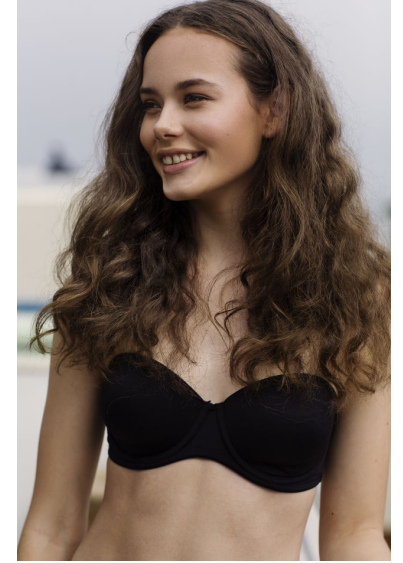

CECILE V

Height 178cm/5'10" Bust 84cm/33" Waist 61cm/24" Hips 90cm/35.5"
Shoe 39.0 EU/8.0 US/6.0 UK Hair Brown Eyes Brown

8000 Sunset Blvd Suite A201 | Los Angeles, CA 90046
Phone: +1 310 276 0020 | info@twomanagement.com