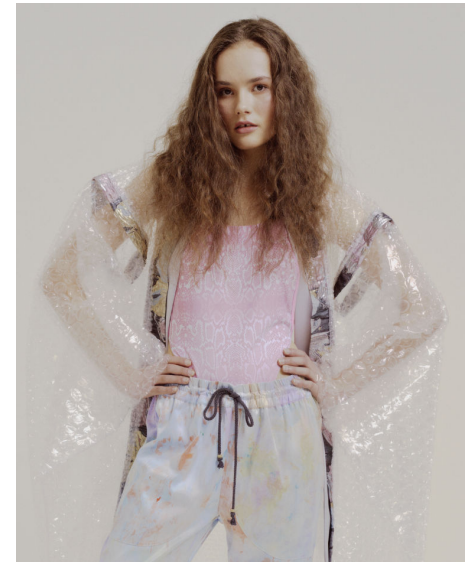

CECILE V

Height 178cm/5'10" Bust 84cm/33" Waist 61cm/24" Hips 90cm/35.5"
Shoe 39.0 EU/8.0 US/6.0 UK Hair Brown Eyes Brown

8000 Sunset Blvd Suite A201 | Los Angeles, CA 90046
Phone: +1 310 276 0020 | info@twomanagement.com