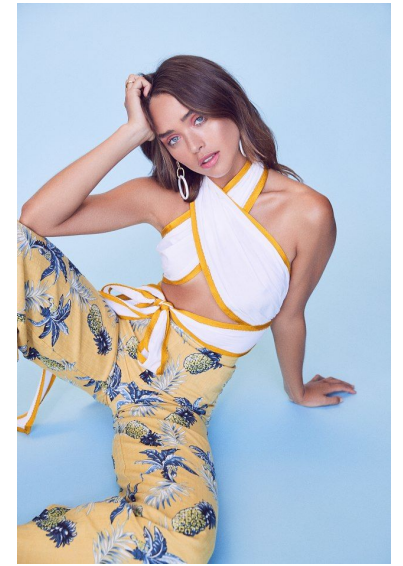

CAROLINA SANCHEZ

Height 173cm/5'8" Bust 86cm/34" Waist 61cm/24" Hips 86cm/34"
Shoe 39.0 EU/8.0 US/6.0 UK Hair Brown Eyes Blue

8000 Sunset Blvd Suite A201 | Los Angeles, CA 90046
Phone: +1 310 276 0020 | info@twomanagement.com