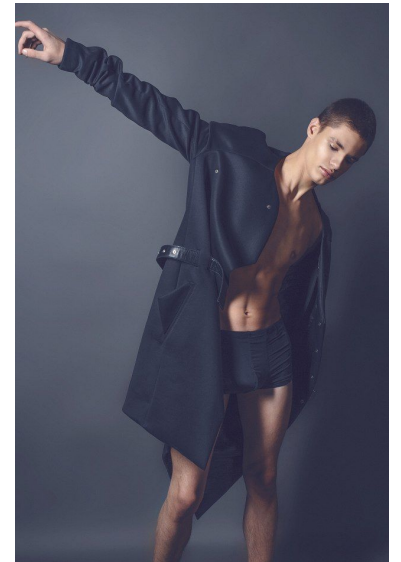

BONO

Height 185cm/6'1" Waist 72cm/28.5" Chest 95cm/37.5"
Hair Brown Eyes Hazel

8000 Sunset Blvd Suite A201 | Los Angeles, CA 90046
Phone: +1 310 276 0020 | info@twomanagement.com