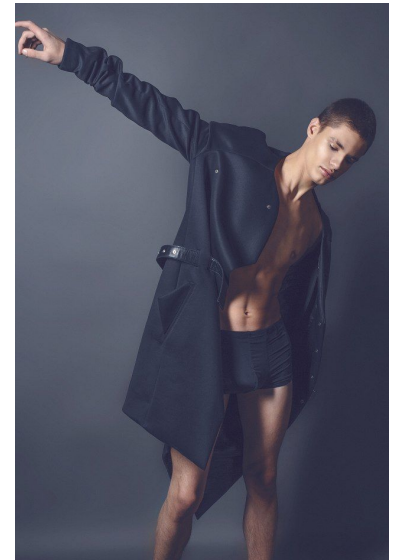

BONO

Height 185cm/6'1" Waist 72cm/28.5" Chest 95cm/37.5"
Hair Brown Eyes Hazel

8000 Sunset Blvd Suite A201 | Los Angeles, CA 90046
Phone: +1 310 276 0020 | info@twomanagement.com