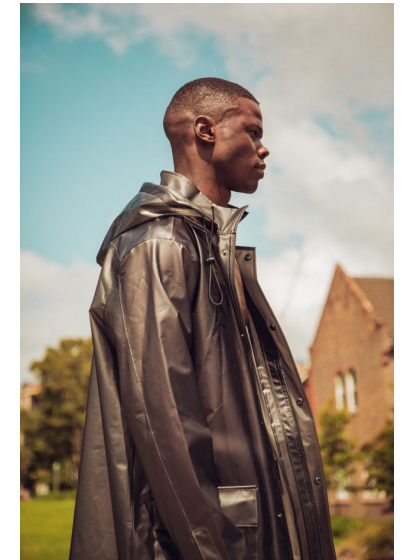

ANEI DUT

Height 191cm/6'3" Waist 79cm/31" Chest 91cm/36" Hips 91cm/36"
Hair Black Eyes Brown

8000 Sunset Blvd Suite A201 | Los Angeles, CA 90046
Phone: +1 310 276 0020 | info@twomanagement.com