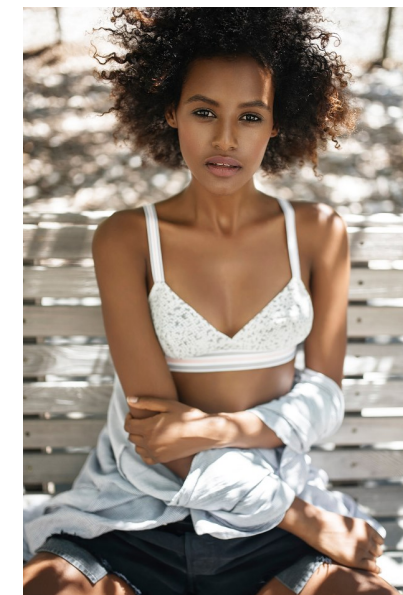

MERON MAMO

Height 175cm/5'9" Bust 81cm/32" B Waist 62cm/24.5" Hips 90cm/35.5"
 Dress 32 EU/2 US/4 UK Shoe 38.5 EU/7.5 US/5.5 UK Hair Dark Brown
 Eyes Black

168

169

8000 Sunset Blvd Suite A201 | Los Angeles, CA 90046
 Phone: +1 310 276 0020 | info@twomanagement.com