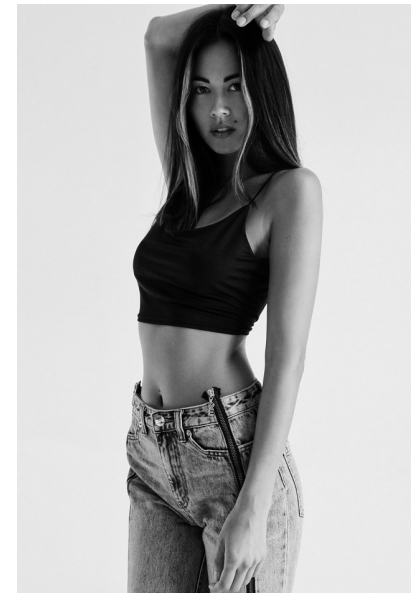

ANA TANAKA

Height 173cm/5'8" Bust 81cm/32" C Waist 61cm/24" Hips 86cm/34"
Dress 32 EU/2 US/4 UK Shoe 38.5 EU/7.5 US/5.5 UK Hair Brown
Eyes Hazel

8000 Sunset Blvd Suite A201 | Los Angeles, CA 90046
Phone: +1 310 276 0020 | info@twomanagement.com