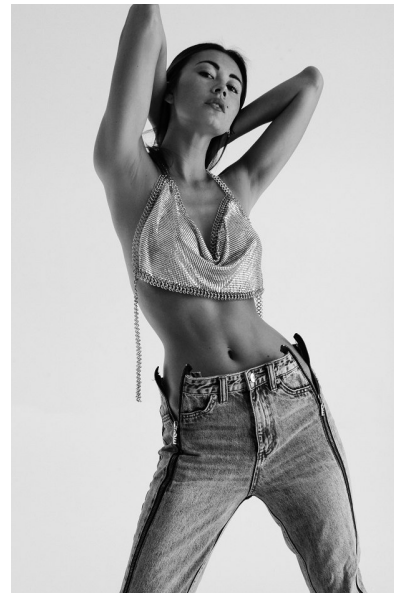

ANA TANAKA

Height 173cm/5'8" Bust 81cm/32" C Waist 61cm/24" Hips 86cm/34"
Dress 32 EU/2 US/4 UK Shoe 38.5 EU/7.5 US/5.5 UK Hair Brown
Eyes Hazel

8000 Sunset Blvd Suite A201 | Los Angeles, CA 90046
Phone: +1 310 276 0020 | info@twomanagement.com