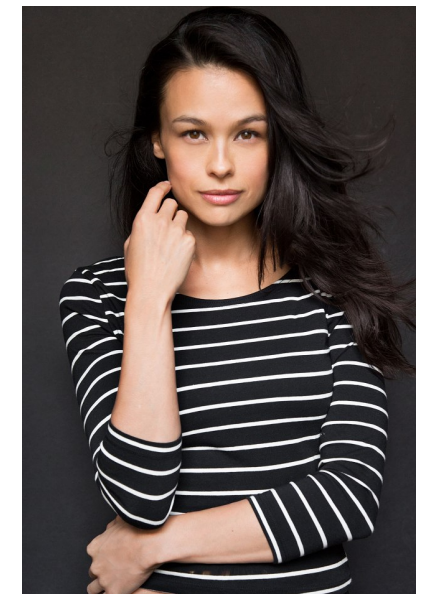

JOY NAKAYAMA

Height 173cm/5'8" Bust 87cm/34.5" B Waist 62cm/24.5" Hips 86cm/34"
Dress 34 EU/4 US/6 UK Shoe 39 EU/8 US/6 UK Hair Dark Brown
Eyes Brown

8000 Sunset Blvd Suite A201 | Los Angeles, CA 90046
Phone: +1 310 276 0020 | info@twomanagement.com