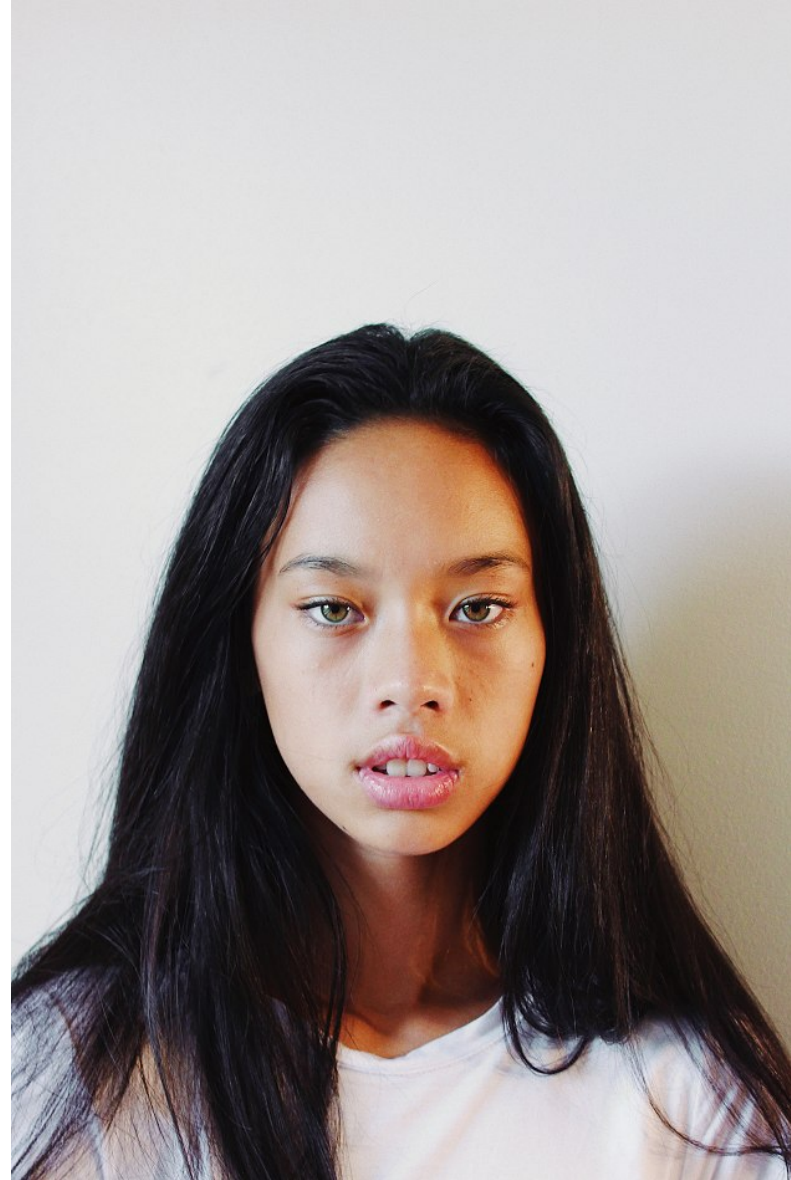

TALI

Height 177cm/5'9.5" Bust 81cm/32" Waist 60cm/23.5" Hips 85cm/33.5" Dress 30-32 EU/0-2 US/2-4 UK Shoe 39.5 EU/8.5 US/6 UK Hair Black Eyes Green

TALI

Height 177cm/5'9.5" Bust 81cm/32" Waist 60cm/23.5" Hips 85cm/33.5" Dress 30-32 EU/0-2 US/2-4 UK Shoe 39.5 EU/8.5 US/6 UK Hair Black Eyes Green

TALI

Height 177cm/5'9.5" Bust 81cm/32" Waist 60cm/23.5" Hips 85cm/33.5" Dress 30-32 EU/0-2 US/2-4 UK Shoe 39.5 EU/8.5 US/6 UK Hair Black Eyes Green