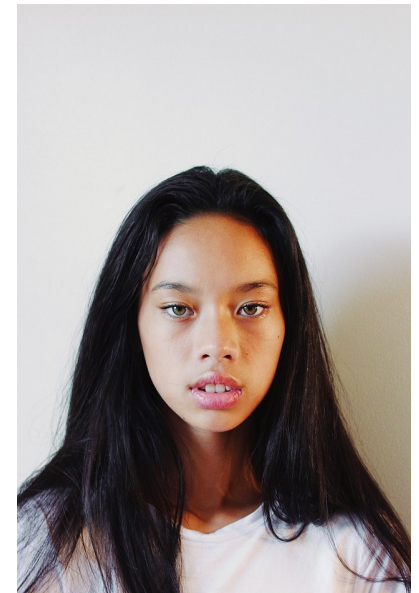

TALI

Height 177cm/5'9.5" Bust 81cm/32" Waist 60cm/23.5" Hips 85cm/33.5"
Dress 30-32 EU/0-2 US/2-4 UK Shoe 39.5 EU/8.5 US/6 UK Hair Black
Eyes Green

8000 Sunset Blvd Suite A201 | Los Angeles, CA 90046
Phone: +1 310 276 0020 | info@twomanagement.com