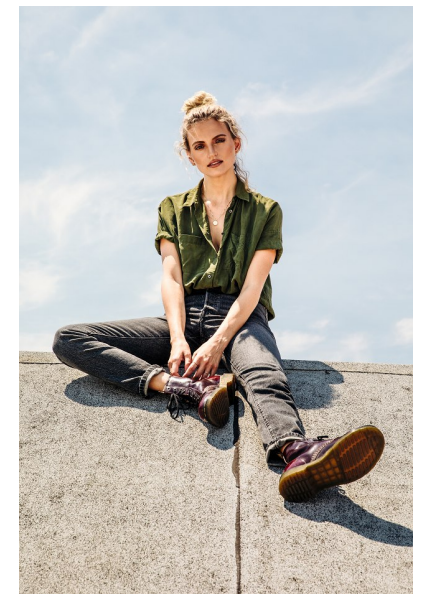

## AMANDA BOOTH

Height 175cm/5'9" Bust 84cm/33" C Waist 63cm/25" Hips 89cm/35"  
Dress 32-34 EU/2-4 US/4-6 UK Shoe 39 EU/8 US/6 UK Hair Blonde  
Eyes Blue

8000 Sunset Blvd Suite A201 | Los Angeles, CA 90046  
Phone: +1 310 276 0020 | [info@twomanagement.com](mailto:info@twomanagement.com)