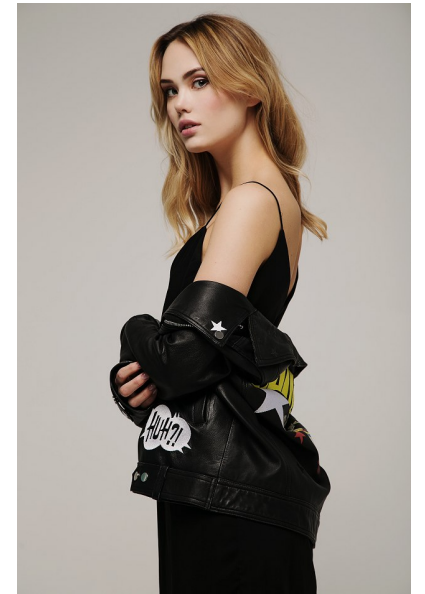

YANA MELIK

Height 177cm/5'9.5" Bust 76cm/30" Waist 59cm/23" Hips 89cm/35"
Shoe 38.5 EU/7.5 US/5.5 UK Hair Blonde Eyes Blue/Grey

8000 Sunset Blvd Suite A201 | Los Angeles, CA 90046
Phone: +1 310 276 0020 | info@twomanagement.com