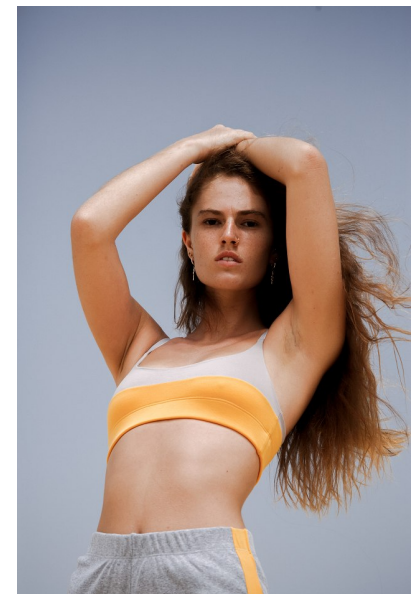

## GRACE LITTON

Height 175cm/5'9" Bust 84cm/33" Waist 63cm/25" Hips 91cm/36"  
Hair Auburn Eyes Brown

8000 Sunset Blvd Suite A201 | Los Angeles, CA 90046  
Phone: +1 310 276 0020 | [info@twomanagement.com](mailto:info@twomanagement.com)