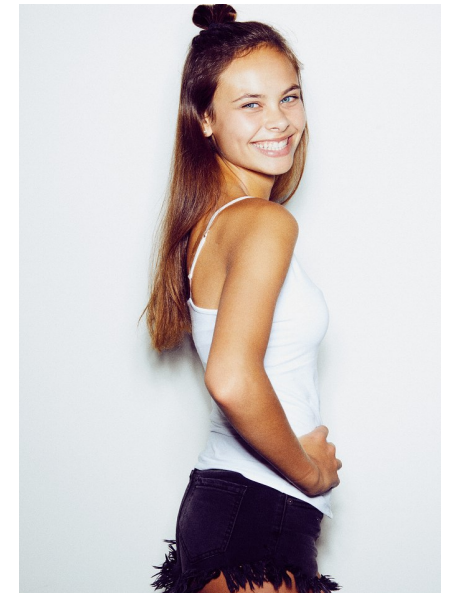

## EMILIE MILLER

Height 173cm/5'8" Bust 81cm/32" Waist 58cm/23" Hips 85cm/33.5"  
Dress 30-32 EU/0-2 US/2-4 UK Shoe 40 EU/9 US/6.5 UK Hair Brown  
Eyes Blue

8000 Sunset Blvd Suite A201 | Los Angeles, CA 90046  
Phone: +1 310 276 0020 | [info@twomanagement.com](mailto:info@twomanagement.com)