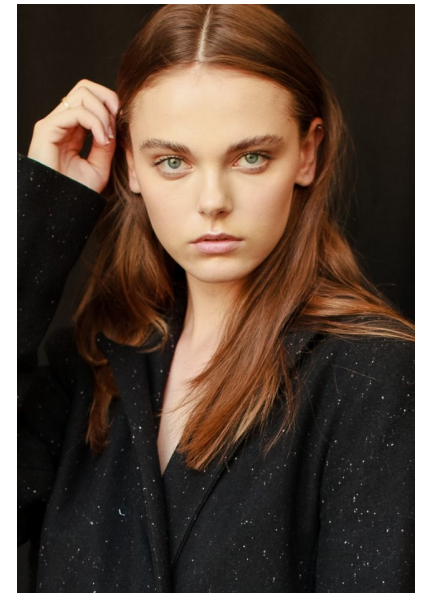

KELLY ROSE

Height 175cm/5'9" Bust 80cm/31.5" Waist 64cm/25" Hips 90cm/35.5"
Shoe 40.5 EU/9.5 US/7 UK Hair Brown Eyes Blue

8000 Sunset Blvd Suite A201 | Los Angeles, CA 90046
Phone: +1 310 276 0020 | info@twomanagement.com