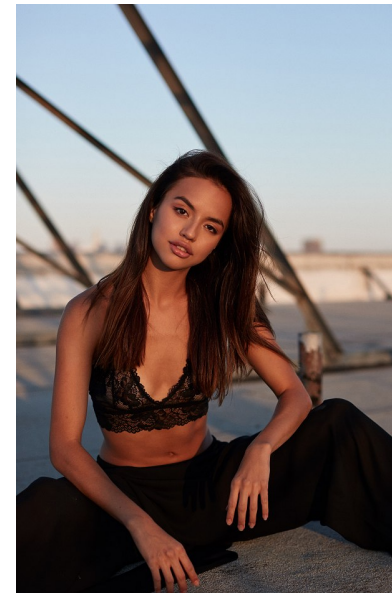

PAOLA QUESADA

Height 173cm/5'8" Bust 84cm/33" A/B Waist 65cm/25.5" Hips 91cm/36"
Shoe 38.5 EU/7.5 US/5.5 UK Hair Brown Eyes Brown

8000 Sunset Blvd Suite A201 | Los Angeles, CA 90046
Phone: +1 310 276 0020 | info@twomanagement.com