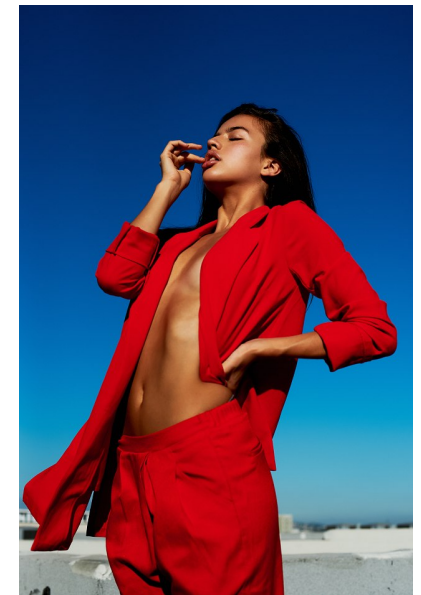

PAOLA QUESADA

Height 173cm/5'8" Bust 84cm/33" A/B Waist 65cm/25.5" Hips 91cm/36"
Shoe 38.5 EU/7.5 US/5.5 UK Hair Brown Eyes Brown

8000 Sunset Blvd Suite A201 | Los Angeles, CA 90046
Phone: +1 310 276 0020 | info@twomanagement.com