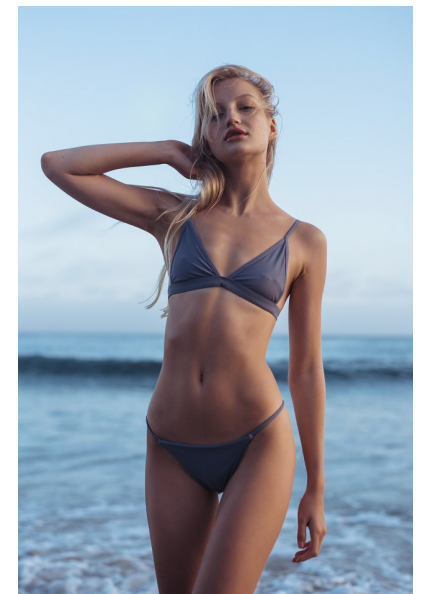

PAULINE IV

Height 170cm/5'7" Bust 80cm/31.5" Waist 55cm/21.5" Hips 85cm/33.5"
Dress 30-32 EU/0-2 US/2-4 UK Shoe 37.5 EU/6.5 US/4.5 UK Hair Blonde
Eyes Blue

8000 Sunset Blvd Suite A201 | Los Angeles, CA 90046
Phone: +1 310 276 0020 | info@twomanagement.com