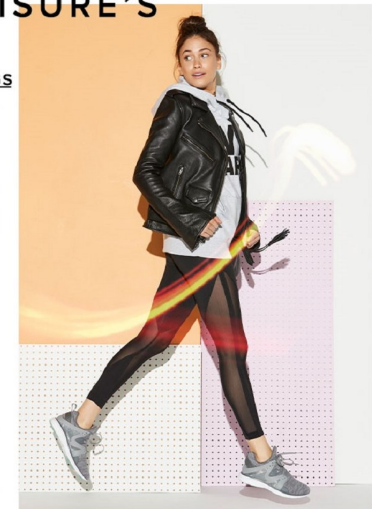

ATHLEISURE'S MVP

[SHOP LEGGINGS](#)

8000 Sunset Blvd Suite A201 | Los Angeles, CA 90046
Phone: +1 310 276 0020 | info@twomanagement.com