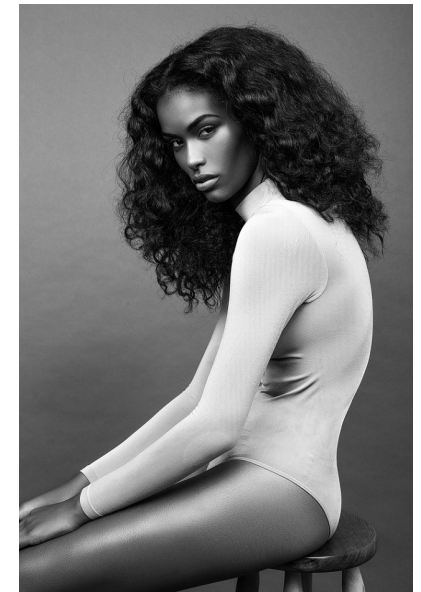

## NAIRA PEREIRA

Height 178cm/5'10" Bust 86cm/34" B Waist 60cm/23.5" Hips 88cm/34.5"  
Dress 32 EU/2 US/4 UK Shoe 41 EU/10 US/7 UK Hair Brown  
Eyes Brown

8000 Sunset Blvd Suite A201 | Los Angeles, CA 90046  
Phone: +1 310 276 0020 | [info@twomanagement.com](mailto:info@twomanagement.com)