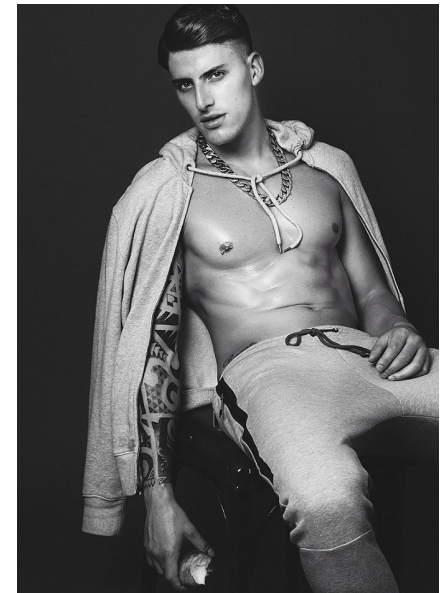

## DANILO BORGATO

Height 186cm/6'1.5" Chest 104cm/41" Waist 81cm/32" Inseam 86cm/34"  
Collar 41cm/16" Sleeve 86cm/34" Suit 104cm/41"/51" Suit Length L  
Shoe 45 EU/11 US/10.5 UK Hair Brown Eyes Brown

8000 Sunset Blvd Suite A201 | Los Angeles, CA 90046  
Phone: +1 310 276 0020 | [info@twomanagement.com](mailto:info@twomanagement.com)