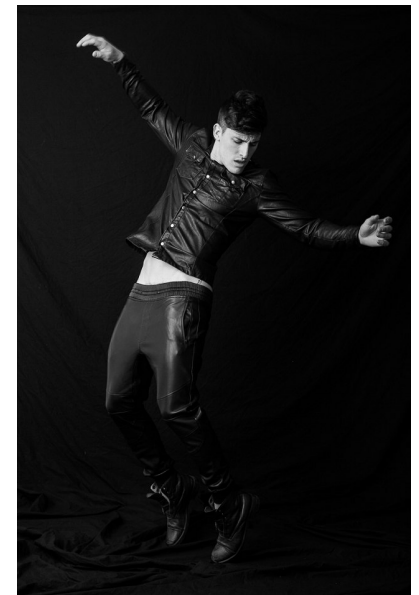

## DANILO BORGATO

Height 186cm/6'1.5" Chest 104cm/41" Waist 81cm/32" Inseam 86cm/34"  
Collar 41cm/16" Sleeve 86cm/34" Suit 104cm/41"/51" Suit Length L  
Shoe 45 EU/11 US/10.5 UK Hair Brown Eyes Brown

8000 Sunset Blvd Suite A201 | Los Angeles, CA 90046  
Phone: +1 310 276 0020 | [info@twomanagement.com](mailto:info@twomanagement.com)