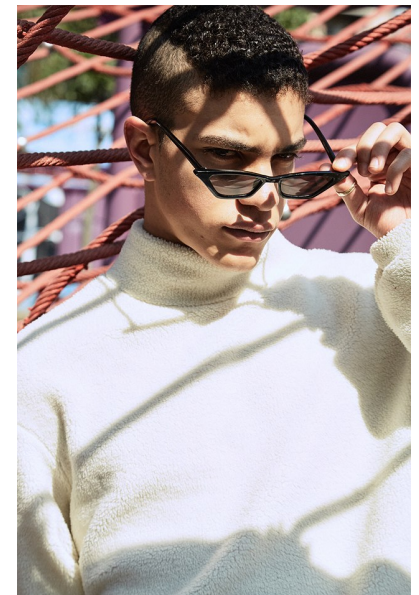

MAXWELL

Height 183cm/6'0" Chest 91cm/36" Waist 76cm/30" Inseam 81cm/32"
Collar 37cm/14.5" Sleeve 81cm/32" Shoe 44.5 EU/10.5 US/10 UK
Hair Black Eyes Brown

8000 Sunset Blvd Suite A201 | Los Angeles, CA 90046
Phone: +1 310 276 0020 | info@twomanagement.com