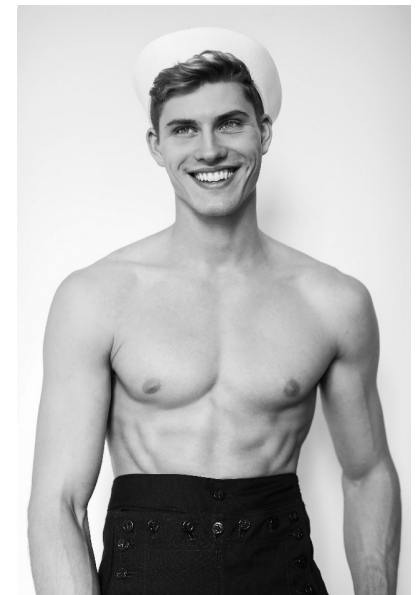

## LINUS DODD

Height 183cm/6'0" Chest 97cm/38" Waist 79cm/31" Inseam 81cm/32"  
Suit 102cm/40"/50 Shoe 45.5 EU/11 US/10.5 UK Hair Blonde  
Eyes Blue/Green

8000 Sunset Blvd Suite A201 | Los Angeles, CA 90046  
Phone: +1 310 276 0020 | [info@twomanagement.com](mailto:info@twomanagement.com)