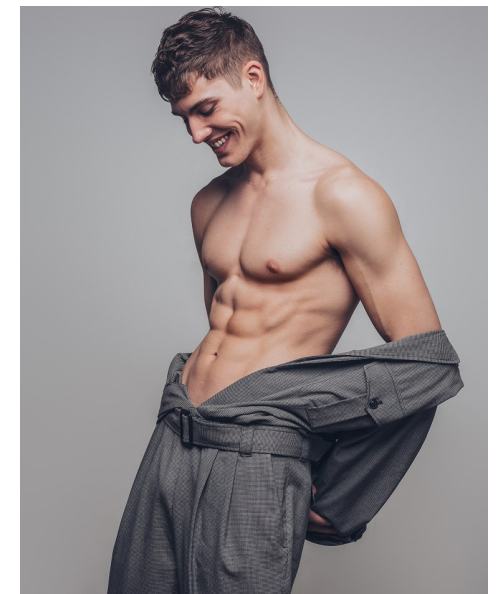

## LINUS DODD

Height 183cm/6'0" Chest 97cm/38" Waist 79cm/31" Inseam 81cm/32"  
Suit 102cm/40"/50 Shoe 45.5 EU/11 US/10.5 UK Hair Blonde  
Eyes Blue/Green

8000 Sunset Blvd Suite A201 | Los Angeles, CA 90046  
Phone: +1 310 276 0020 | [info@twomanagement.com](mailto:info@twomanagement.com)