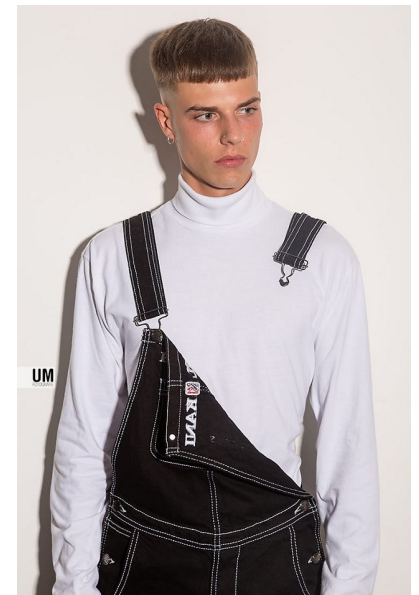

STEVEN S

Height 186cm/6'1.5" Chest 94cm/37" Waist 75cm/29.5" Shoe 43 EU/9.5
US/9 UK Hair Dark Blonde Eyes Blue/Grey

8000 Sunset Blvd Suite A201 | Los Angeles, CA 90046
Phone: +1 310 276 0020 | info@twomanagement.com